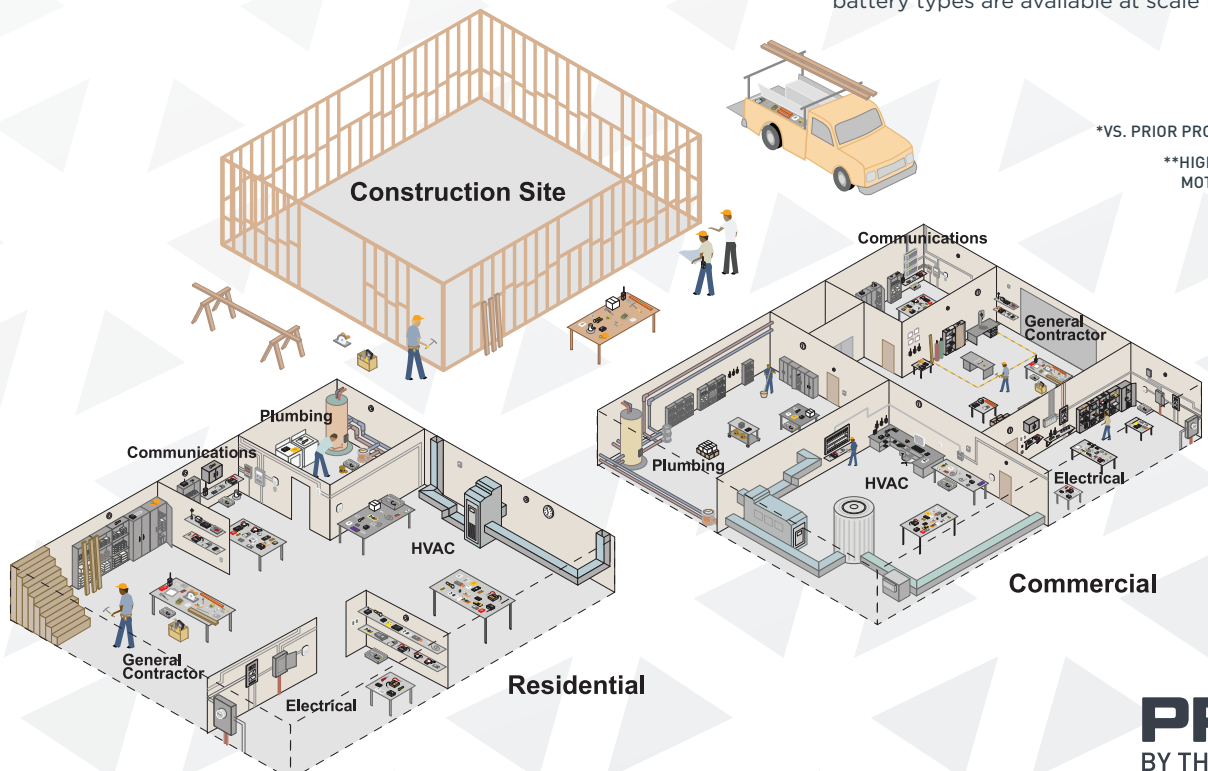

PROCELL® LITHIUM COIN & PROCELL® HIGH POWER LITHIUM BATTERIES

PROCELL® Lithium Coin batteries deliver reliable and safe power to professional devices, while PROCELL® High Power Lithium Batteries can handle high rate discharge for a variety of applications, under intermittent or continuous drain. Both battery types are available at scale to power industrial devices.