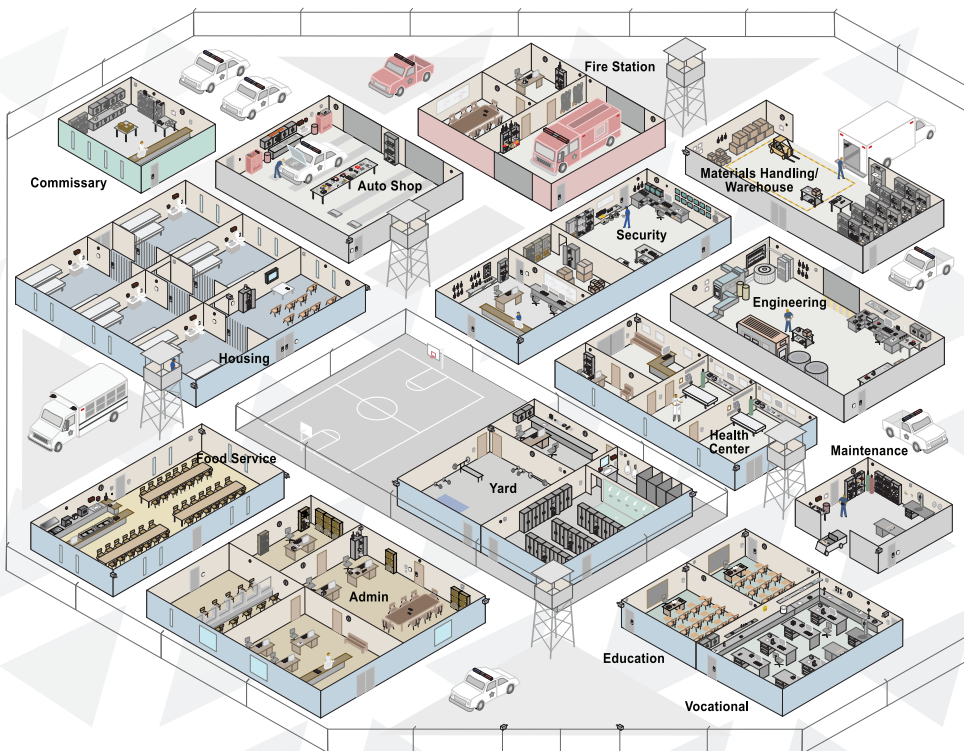

*VS. PRIOR PROCELL AA, AAA, C, D AND 9V BATTERIES

**HIGH-DRAIN DEVICES TYPICALLY OPERATE MOTORS, PUMPS, AND MECHANISMS THAT CREATE MOTION OR DISPENSE.

PROCELL®
BY THE DURACELL® COMPANY