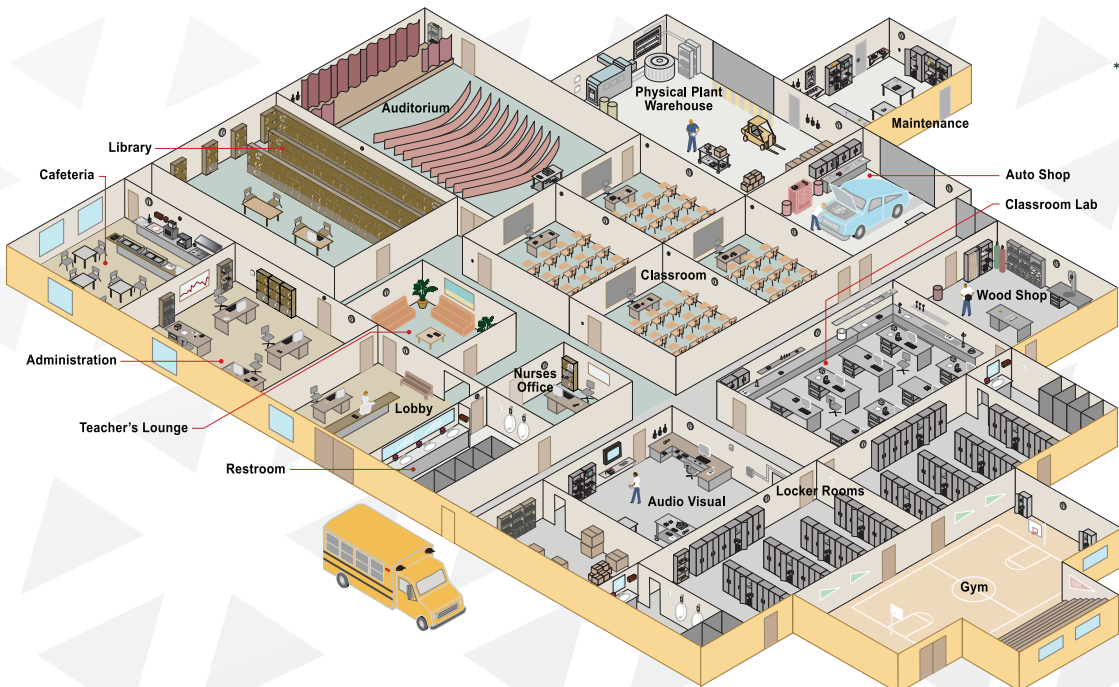

*VS. PRIOR PROCELL AA, AAA, C, D AND 9V BATTERIES

**HIGH-DRAIN DEVICES TYPICALLY OPERATE MOTORS, PUMPS, AND MECHANISMS THAT CREATE MOTION OR DISPENSE.

PROCELL®
BY THE DURACELL® COMPANY