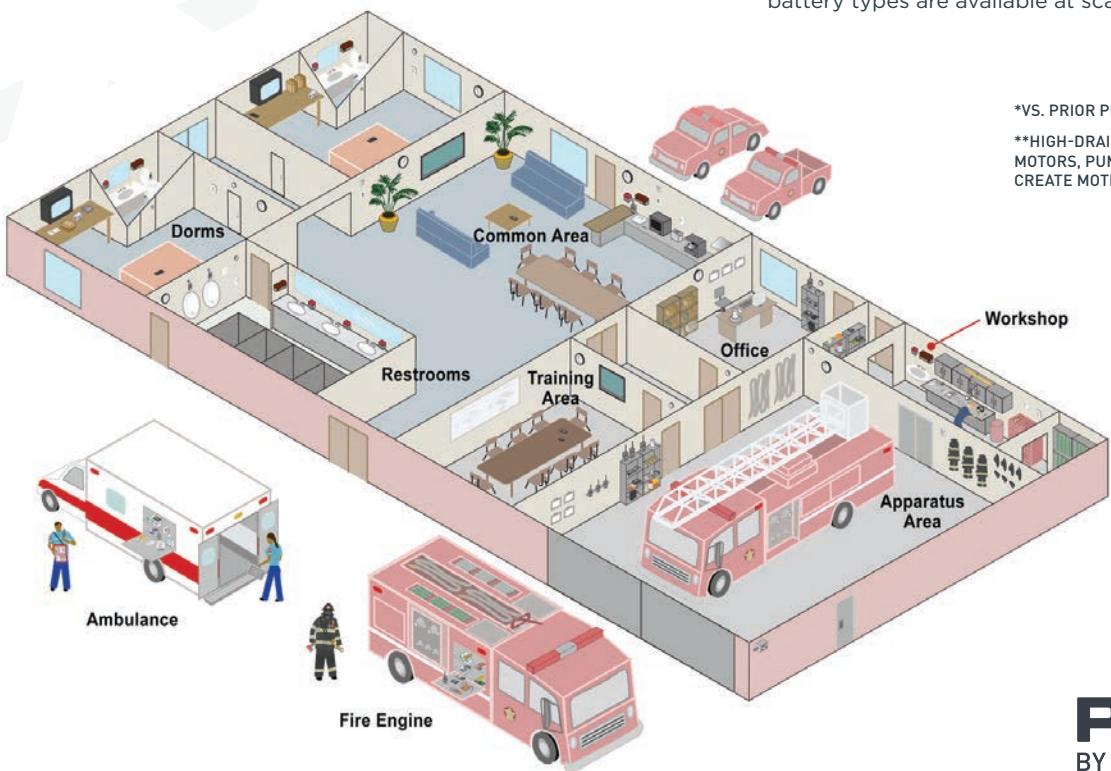

PROCELL® LITHIUM COIN & PROCELL® HIGH POWER LITHIUM BATTERIES

PROCELL® Lithium Coin batteries deliver reliable and safe power to professional devices, while PROCELL® High Power Lithium Batteries can handle high rate discharge for a variety of applications, under intermittent or continuous drain. Both battery types are available at scale to power industrial devices.