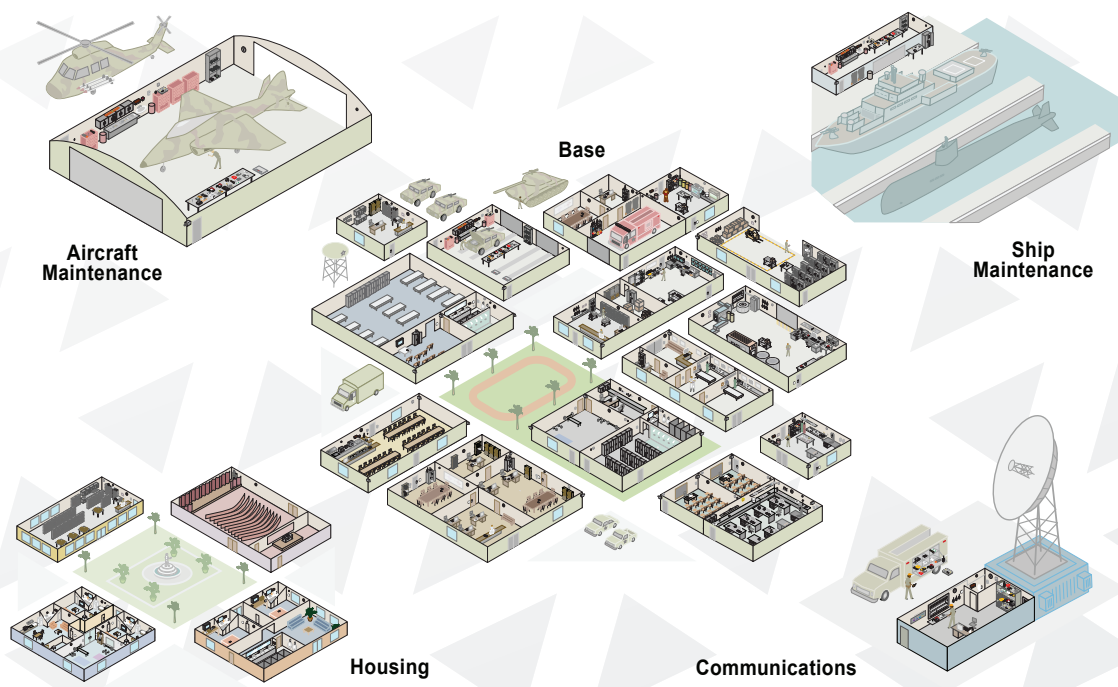

PROCELL® LITHIUM COIN & PROCELL® HIGH POWER LITHIUM BATTERIES

PROCELL® Lithium Coin batteries deliver reliable and safe power to professional devices, while PROCELL® High Power Lithium Batteries can handle high rate discharge for a variety of applications, under intermittent or continuous drain. Both battery types are available at scale to power industrial devices.