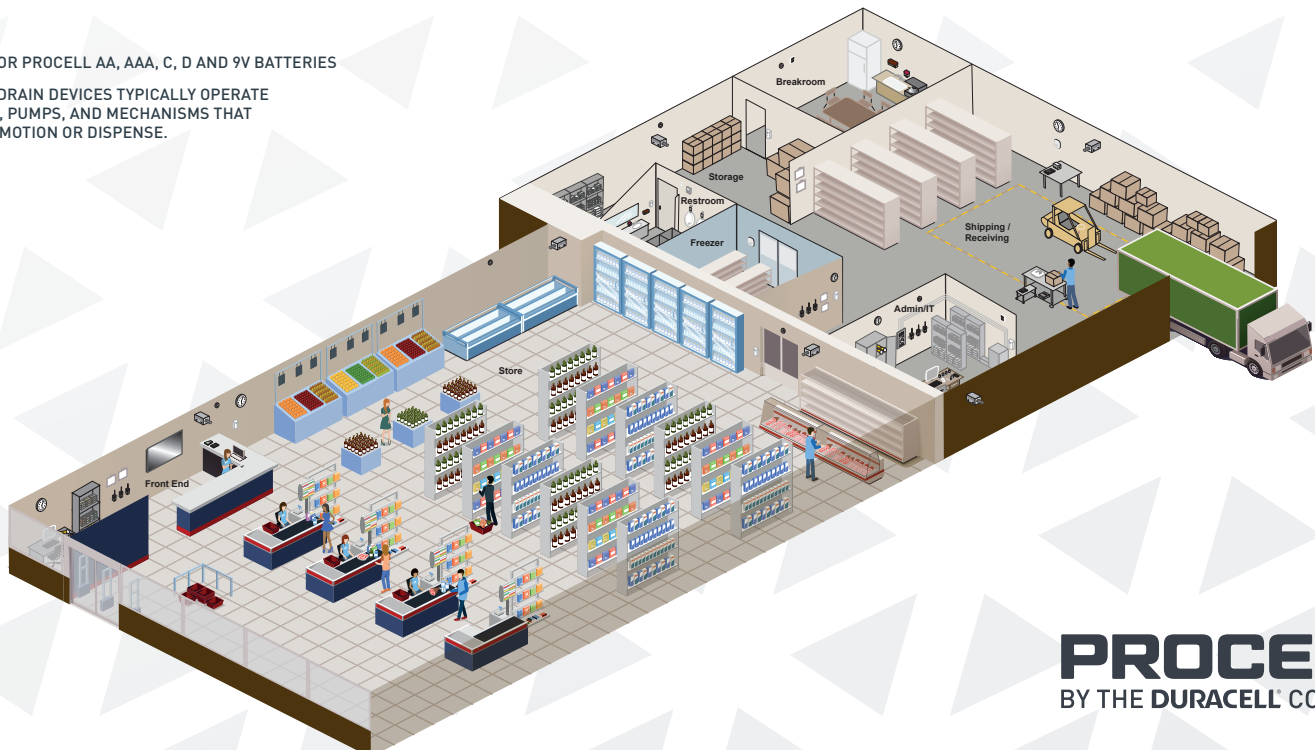

*VS. PRIOR PROCELL AA, AAA, C, D AND 9V BATTERIES

**HIGH-DRAIN DEVICES TYPICALLY OPERATE MOTORS, PUMPS, AND MECHANISMS THAT CREATE MOTION OR DISPENSE.

PROCELL®
BY THE DURACELL® COMPANY

RELIABLE POWER SOLUTIONS FOR GROCERY RETAILERS