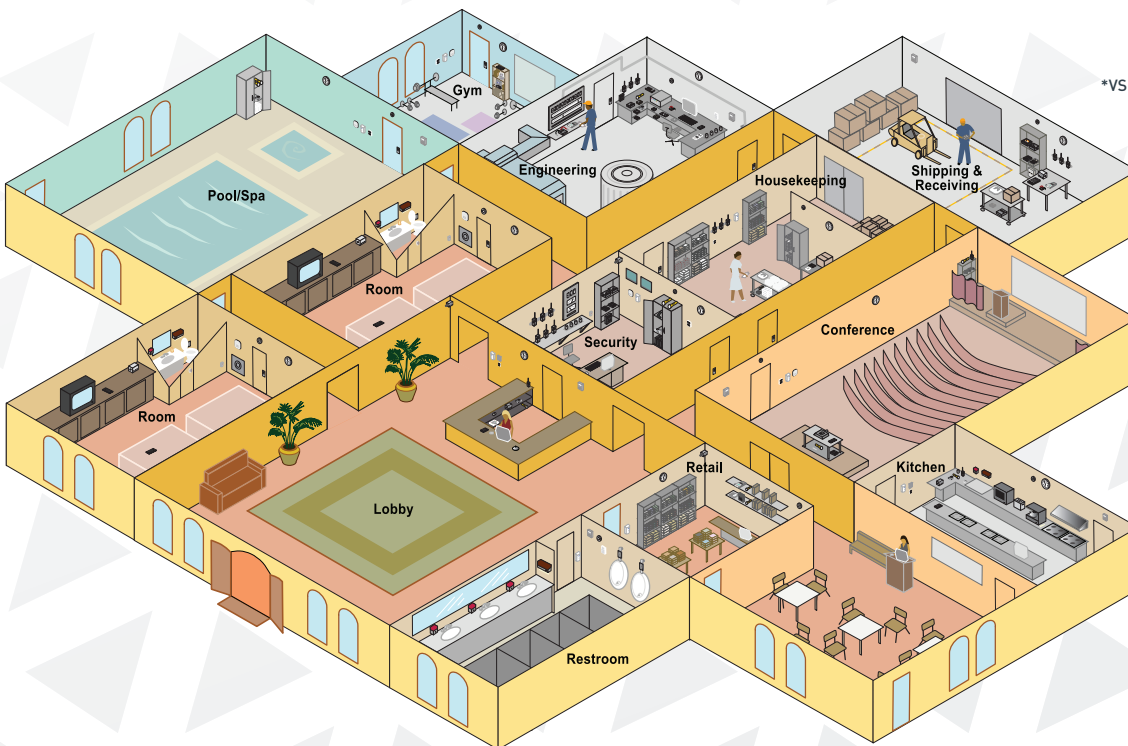

*VS. PRIOR PROCELL AA, AAA, C, D AND 9V BATTERIES

**HIGH-DRAIN DEVICES TYPICALLY OPERATE MOTORS, PUMPS, AND MECHANISMS THAT CREATE MOTION OR DISPENSE.

PROCELL®
BY THE DURACELL® COMPANY