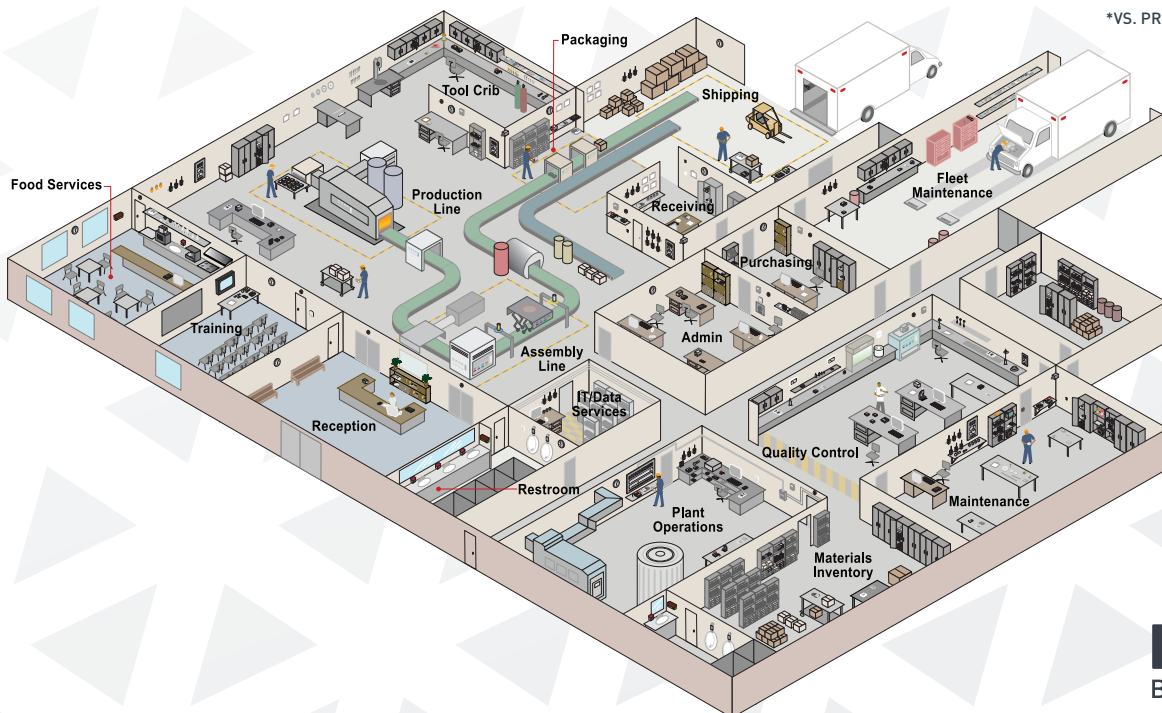

PROCELL® LITHIUM COIN & PROCELL® HIGH POWER LITHIUM BATTERIES

PROCELL® Lithium Coin batteries deliver reliable and safe power to professional devices, while PROCELL® High Power Lithium Batteries can handle high rate discharge for a variety of applications, under intermittent or continuous drain. Both battery types are available at scale to power industrial devices.